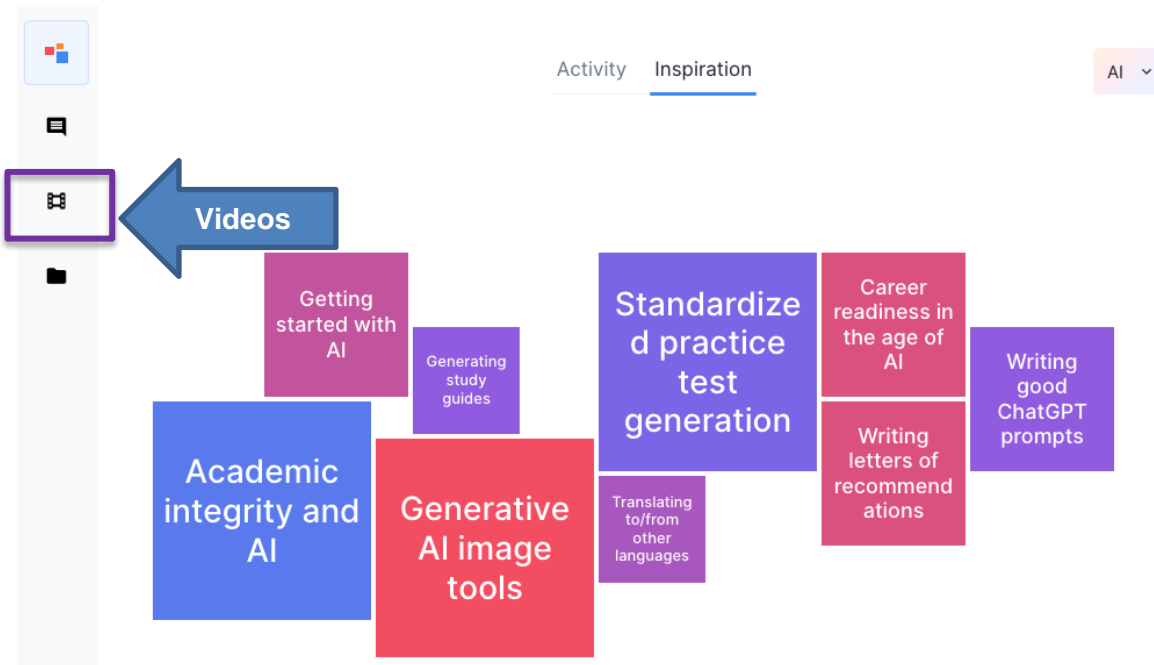

Swivl (now Reflectivity): Share a Video with a Group Folder

Log into Swivl (Reflectivity) > Videos

> Click Sharing Menu (arrow icon) > Select Group Folder

> Select the group folder > Share

-  Direct share
-  Share to Group Folder 
-  Embed
-  Weblink