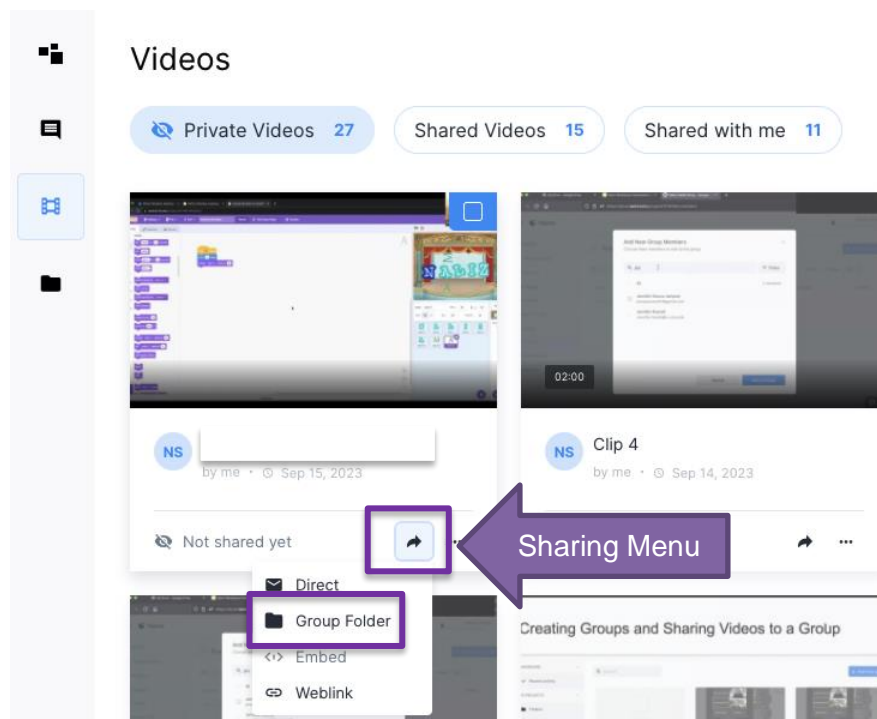

Swivl (now Reflectivity): Share a Video with a Group Folder

Log into Swivl (Reflectivity) > Videos

> Click Sharing Menu (arrow icon) > Select Group Folder

> Select the group folder > Share

-  Direct share
-  Share to Group Folder 
-  Embed
-  Weblink