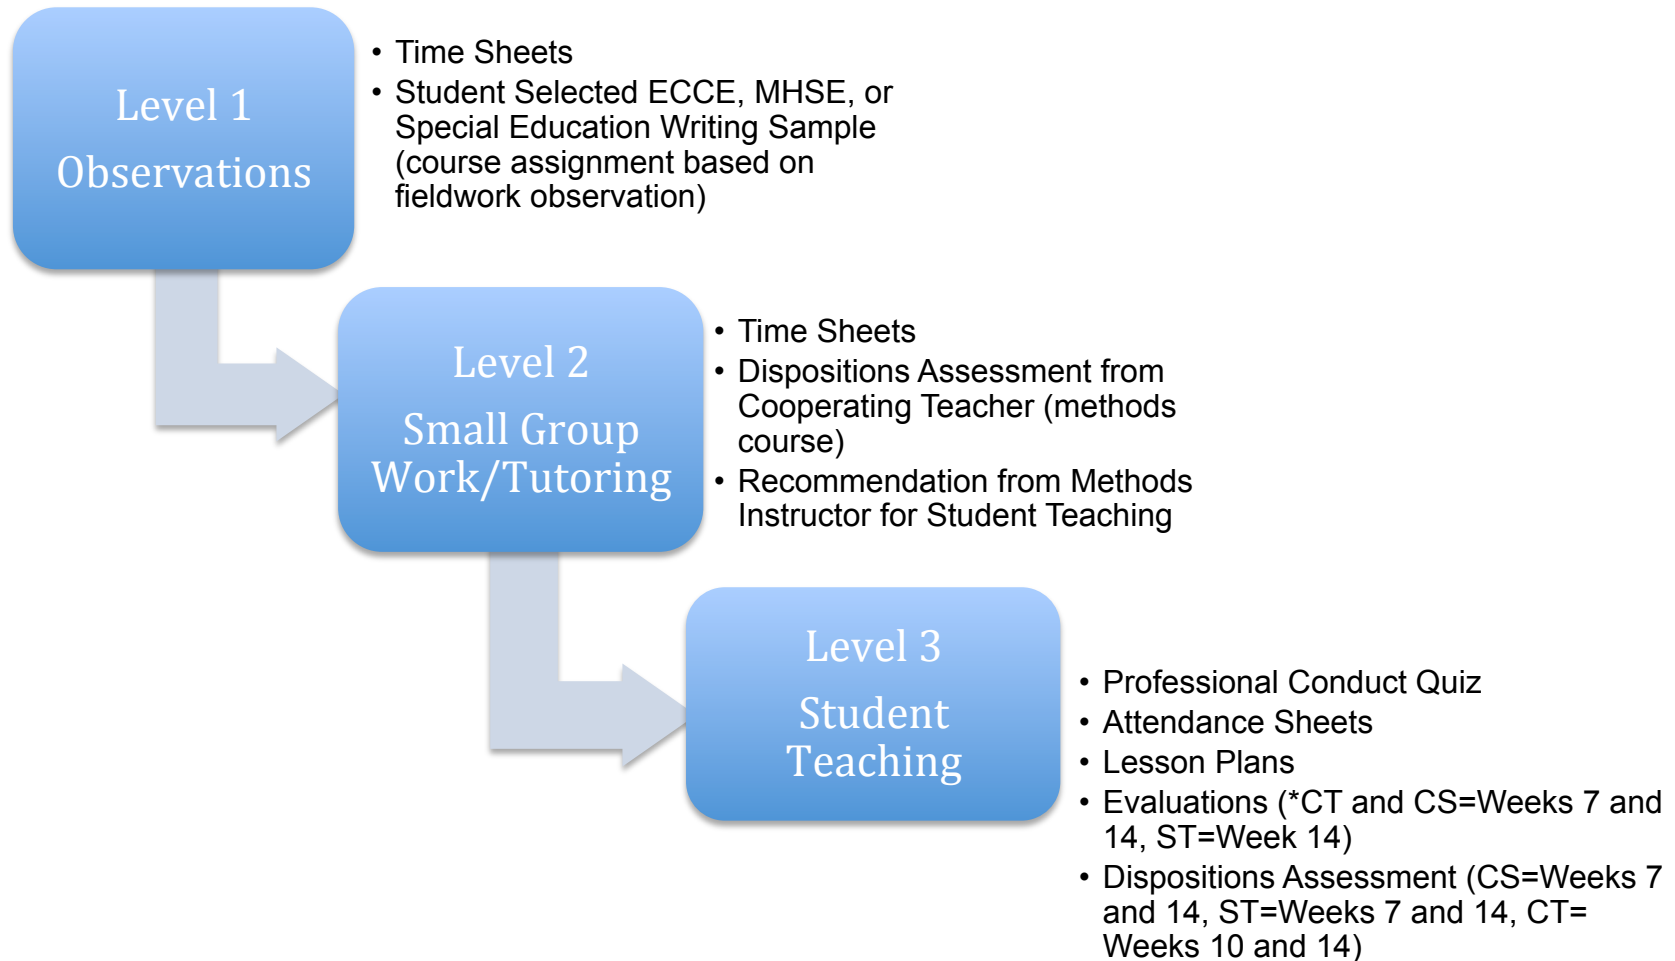

Field Experience Documentation

*CT=Cooperating Teacher, CS=College Supervisor, ST=Student Teacher