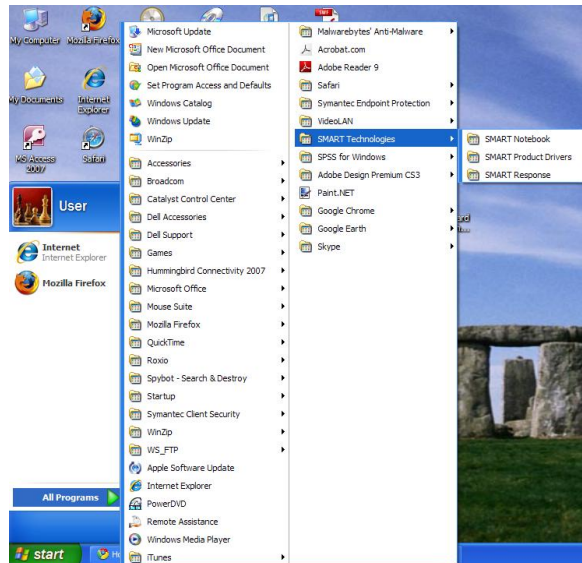

Locating the SMART Response Desktop Menu

- > **Click Start**
- > **Click on All Programs**
- > **Click on SMART Technologies**

- > **Click on SMART Response > Select Desktop Menu**

- > **SMART Response icon will at the bottom of the screen**