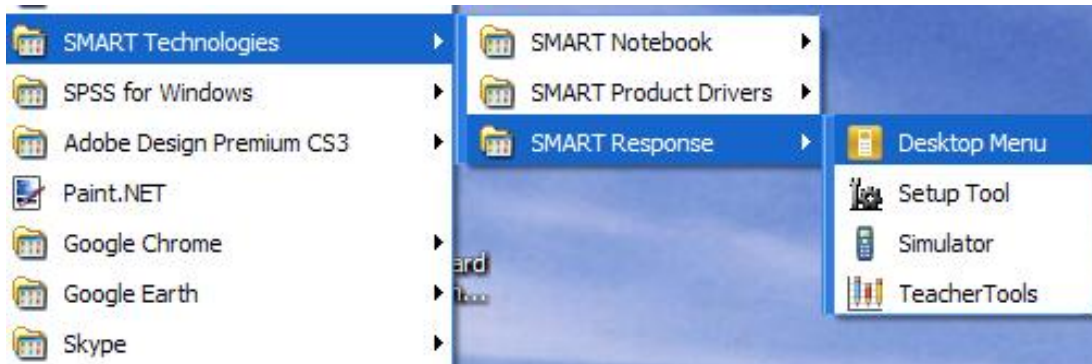

Locating the SMART Response Desktop Menu

- > **Click Start**
- > **Click on All Programs**
- > **Click on SMART Technologies**

- > **Click on SMART Response > Select Desktop Menu**

- > **SMART Response icon will at the bottom of the screen**